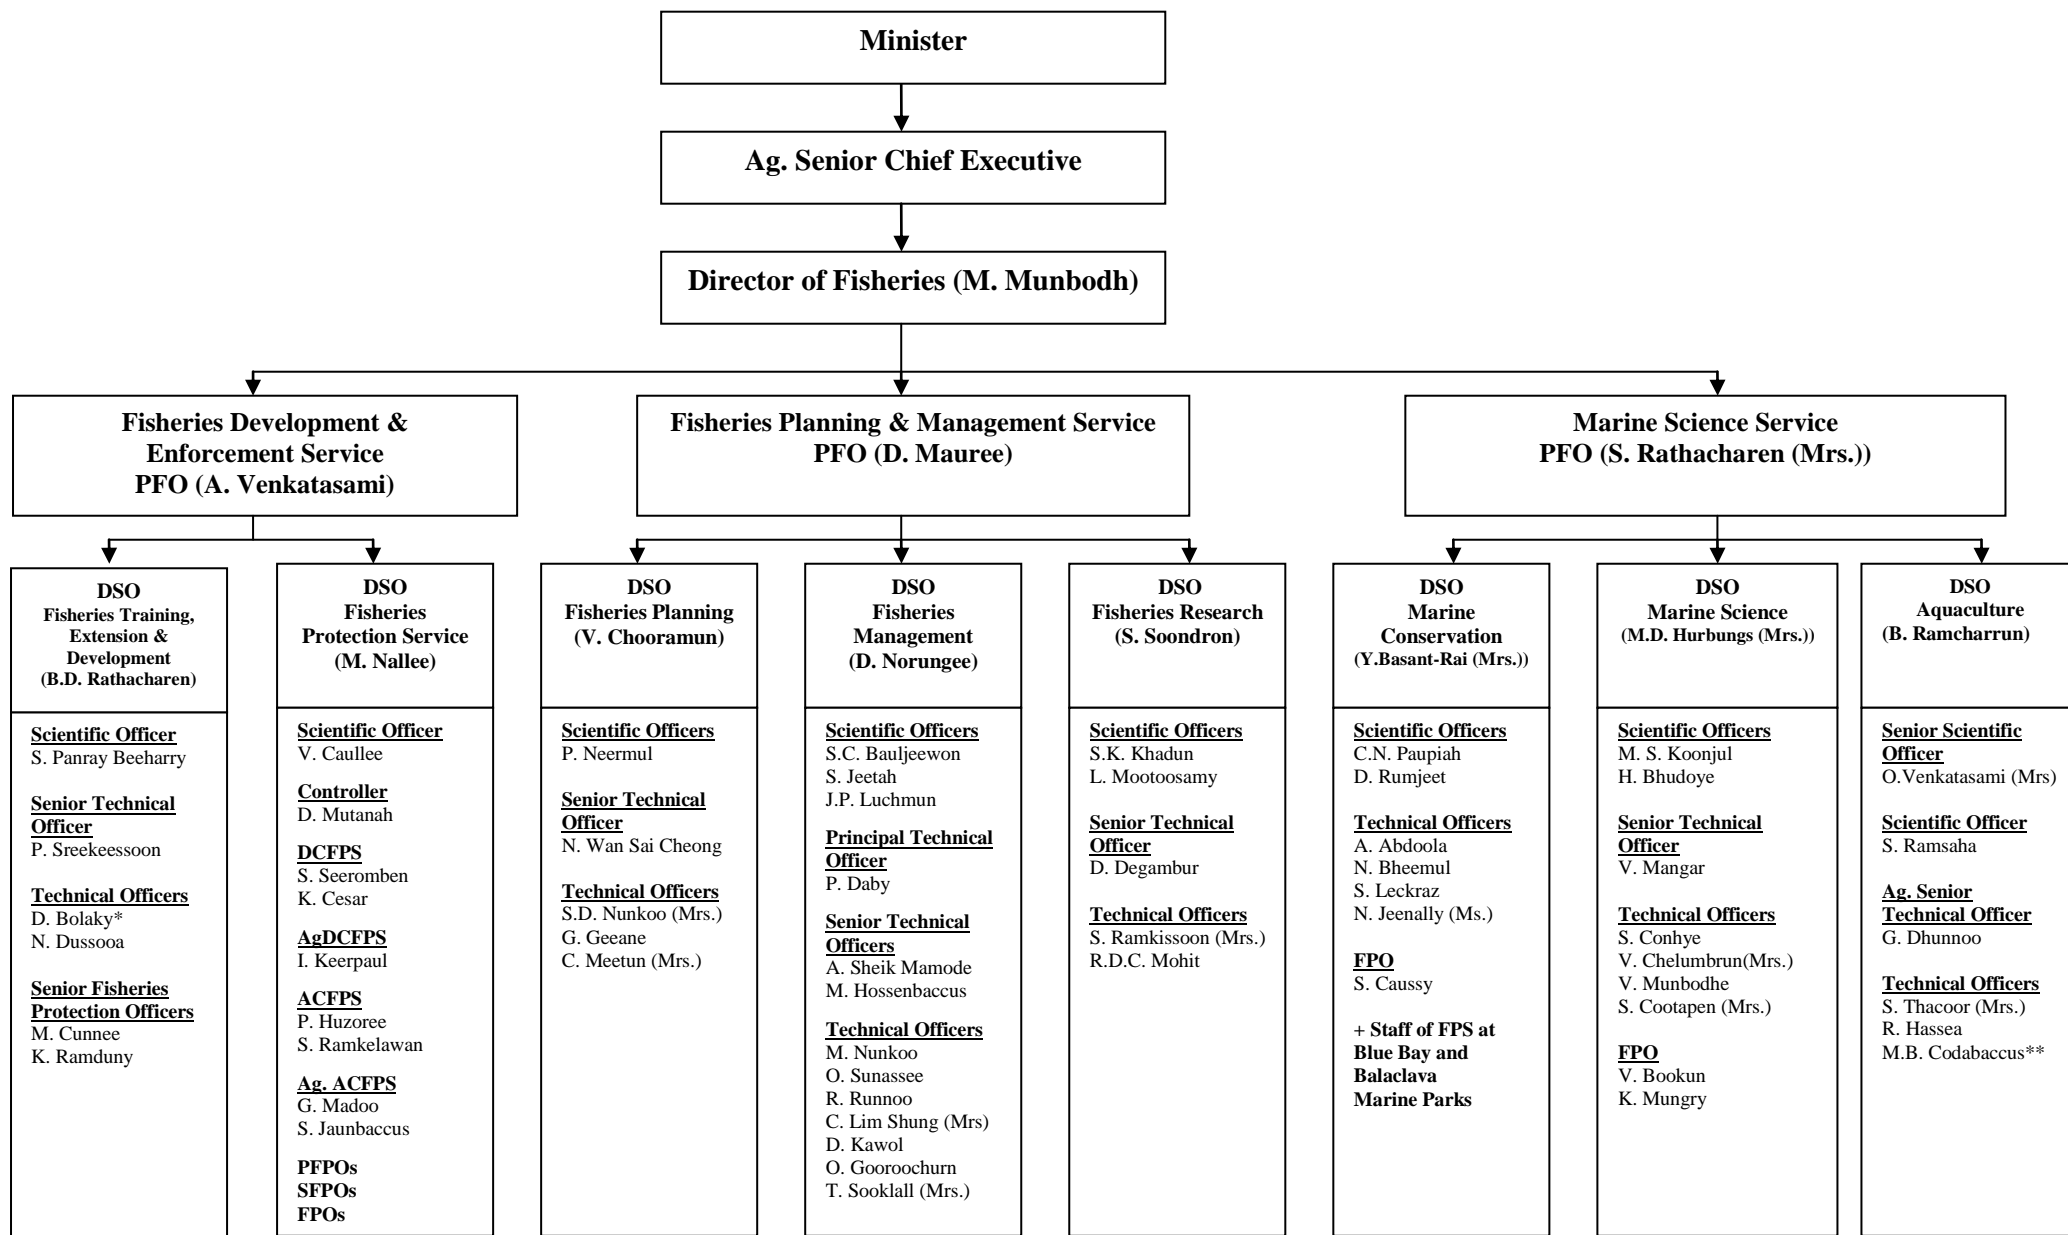

## Appendix 2: Organisational Chart of the Fisheries Division

PFO: Principal Fisheries Officer  
 DSO: Divisional Scientific Officer  
 DCFPS: Deputy Controller, Fisheries Protection Service  
 ACFPS: Assistant Controller, Fisheries Protection Service

SFPO: Senior Fisheries Protection Officer, Fisheries Protection Service  
 FPO: Fisheries Protection Officer, Fisheries Protection Service

\*: On study leave  
 \*\*: On leave without pay