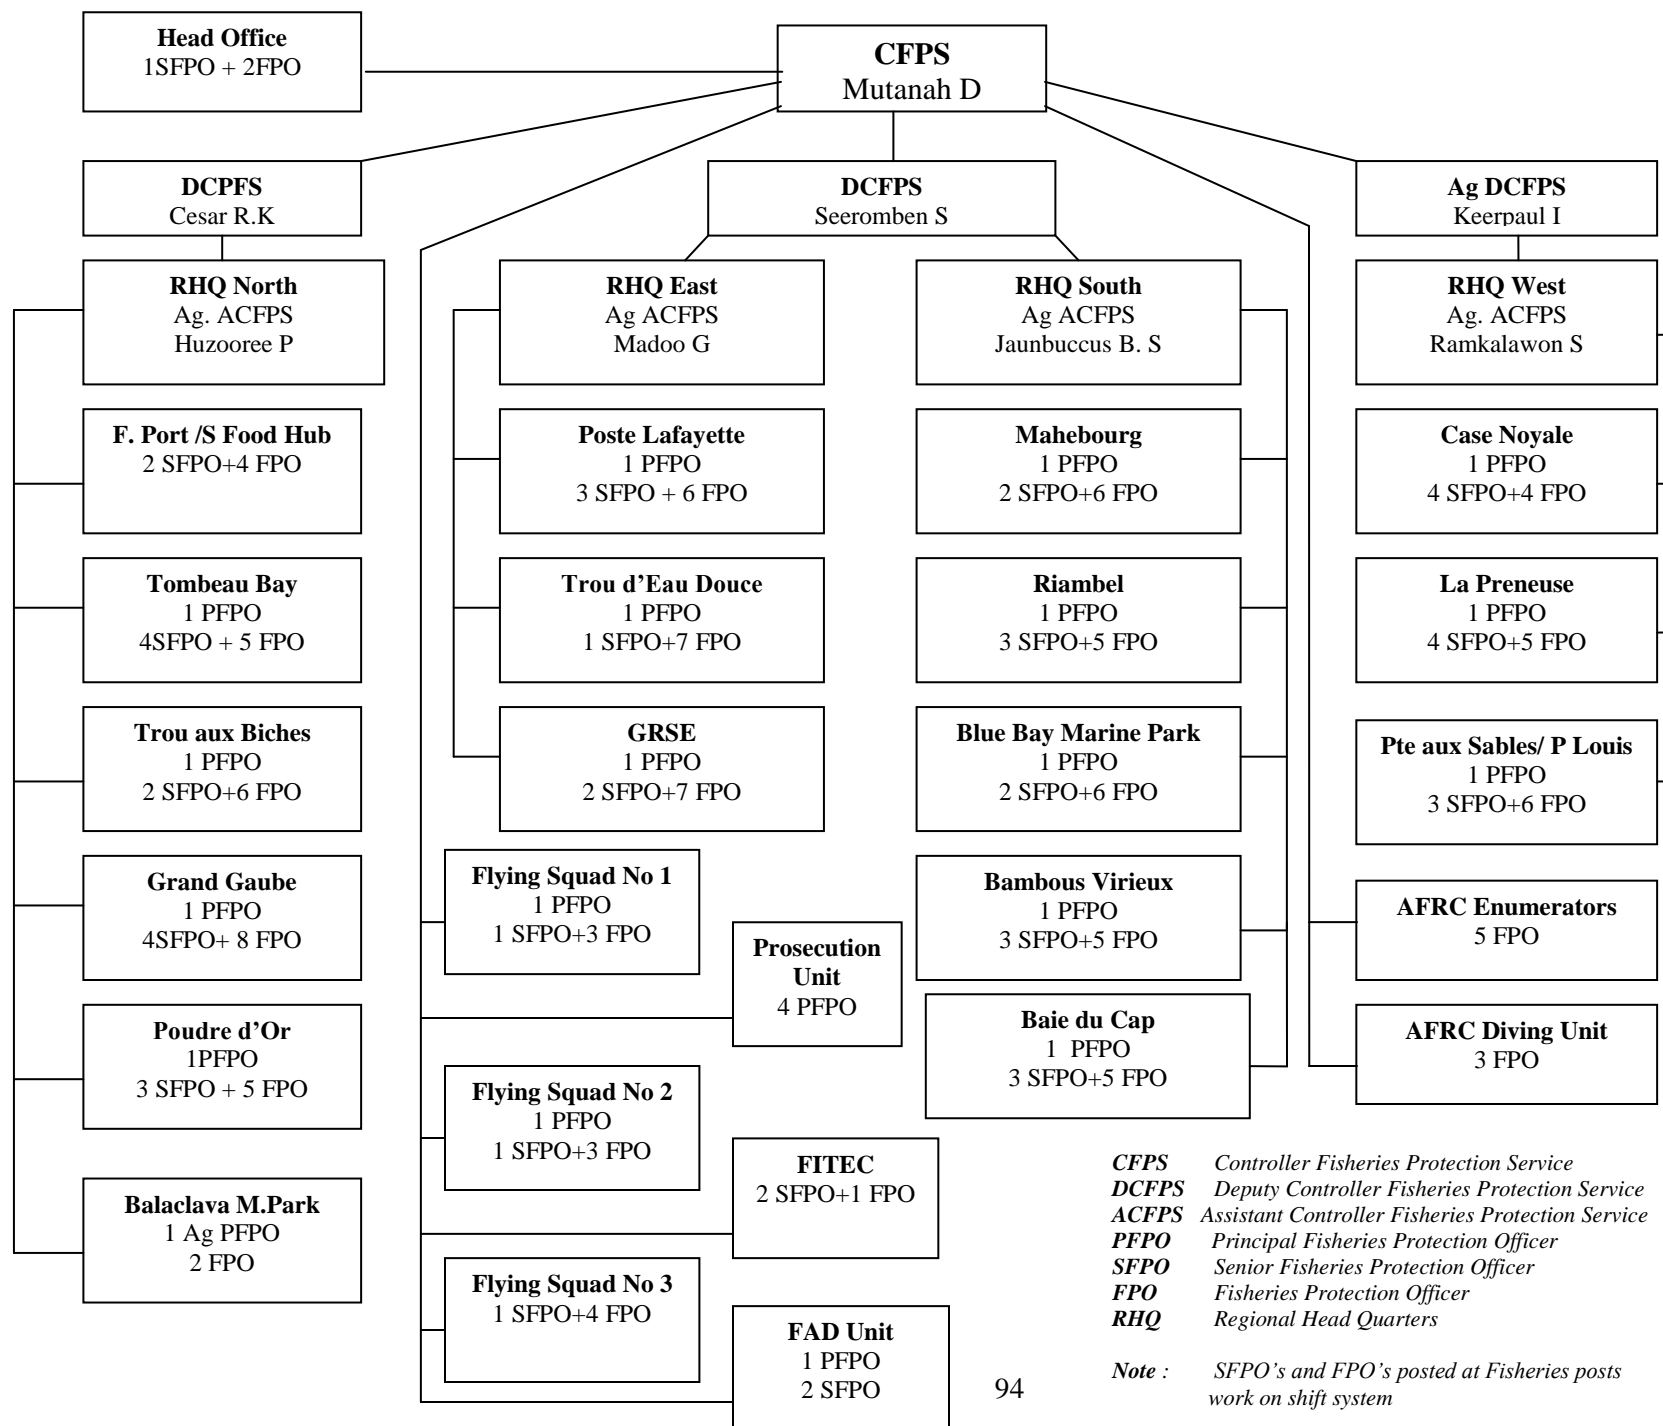

Appendix 4: Organisation Chart for the Fisheries Protection Service

CFPS Controller Fisheries Protection Service
DCFPS Deputy Controller Fisheries Protection Service
ACFPS Assistant Controller Fisheries Protection Service
PFPO Principal Fisheries Protection Officer
SFPO Senior Fisheries Protection Officer
FPO Fisheries Protection Officer
RHQ Regional Head Quarters

Note : SFPO's and FPO's posted at Fisheries posts work on shift system